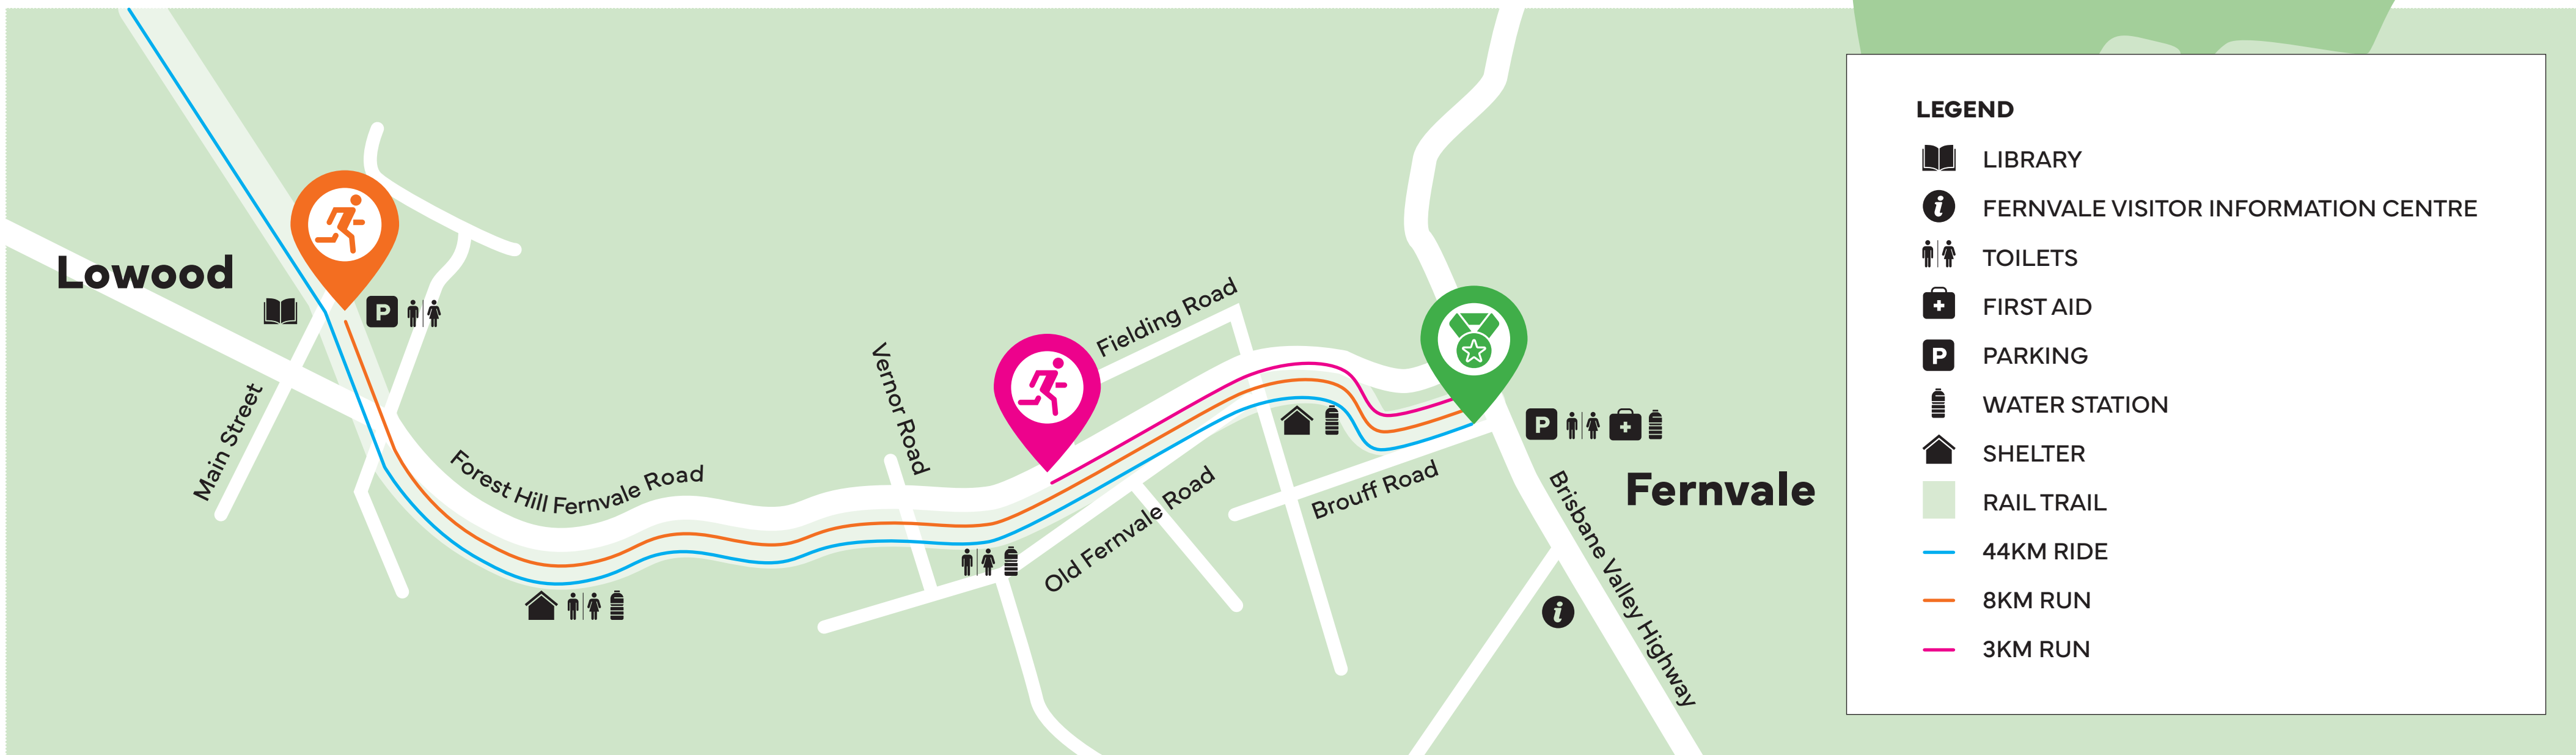

Somerset RAIL TRAIL CLASSIC

**44KM RIDE START
+ BIB COLLECTION**
Brisbane Valley Rail Trail
Pipeliner Park - Esk

3KM RUN/WALK START
Brisbane Valley Rail Trail
Forest Hill Fernvale Road -
Vernor

**8KM RUN/WALK START
+ BIB COLLECTION**
Brisbane Valley Rail Trail
Clock Park - Lowood

**RIDE + RUN/WALK FINISH
AND FESTIVAL**
Fernvale Sports Park
Brisbane Valley Highway - Fernvale

- LEGEND**
- LIBRARY
 - FERNVALE VISITOR INFORMATION CENTRE
 - TOILETS
 - FIRST AID
 - PARKING
 - WATER STATION
 - SHELTER
 - RAIL TRAIL
 - 44KM RIDE
 - 8KM RUN
 - 3KM RUN